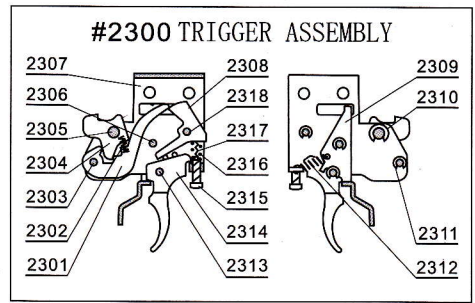

AIR RIFLE PARTS LIST

AIR RIFLE PARTS LIST

0100 Front Sight Screw L

0200 Front Sight Screw S

0300 Front Sight

0400 Screw M3 x 5 (2)

0500 Front Sight Base

0600 Washer

0700 Barrel Assembly

0800 Rear Sight Pin

0900 Rear Sight Board Assembly

1000 Rear Sight Spring

1100 Screw M4 x 5

1200 Rear Sight Stand

1300 Elevation Adjusting Disc

1400 O-ring 11 x 1.9

1500 Scope Stop Assembly

1600 Pin (3)

1700 Cocking Lever Pin

1800 Washer (2)

1900 Cocking Lever

2000 Connecting Screw Washer

2100 Connecting Screw

2200 Receiver