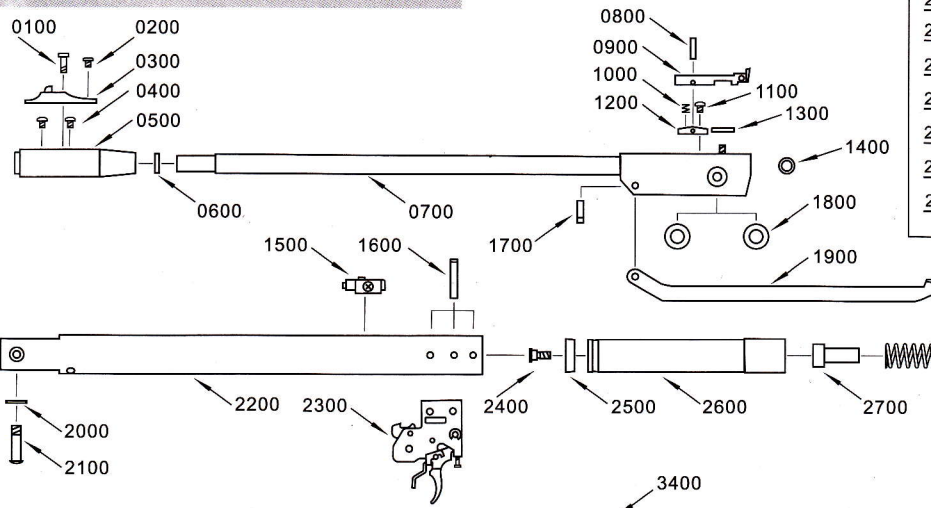

AIR RIFLE PARTS LIST

AIR RIFLE PARTS LIST

0100 Front Sight Screw L

0200 Front Sight Screw S

0300 Front Sight

0400 Screw M3 x 5 (2)

0500 Front Sight Base

0600 Washer

0700 Barrel Assembly

0800 Rear Sight Pin

0900 Rear Sight Board Assembly

1000 Rear Sight Spring

1100 Screw M4 x 5

1200 Rear Sight Stand

1300 Elevation Adjusting Disc

1400 O-ring 11 x 1.9

1500 Scope Stop Assembly

1600 Pin (3)

1700 Cocking Lever Pin

1800 Washer (2)

1900 Cocking Lever

2000 Connecting Screw Washer

2100 Connecting Screw

2200 Receiver