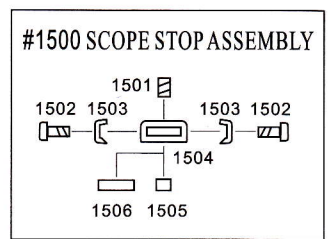

AIR RIFLE PARTS LIST

AIR RIFLE PARTS LIST

0100 Front Sight Screw L

0200 Front Sight Screw S

0300 Front Sight

0400 Screw M3 x 5 (2)

0500 Front Sight Base

0600 Washer

0700 Barrel Assembly

0800 Rear Sight Pin

0900 Rear Sight Board Assembly

1000 Rear Sight Spring

1100 Screw M4 x 5

1200 Rear Sight Stand

1300 Elevation Adjusting Disc

1400 O-ring 11 x 1.9